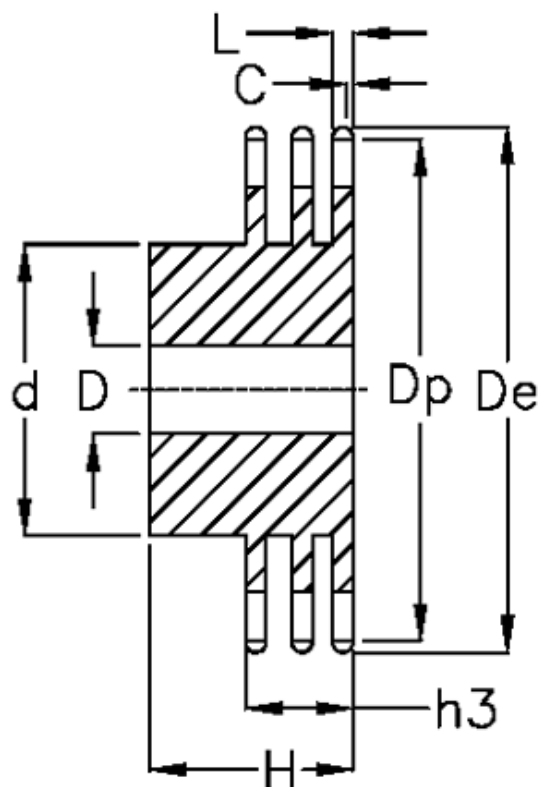

Article number: 616013011023

Description: Sprocket 28 B-3 Z=23 triplex
predrilled

Measures

C	= 5	h3	= 148
d	= *180	L	= 28.8
D	= $30 \pm 0,5$	Number of teeth	= 23
De	= 345		
Dp	= 326.44		
For chain size	= 1 3/4" x 1 1/4"		
For chain type	= 28 B-3		
H	= 180		